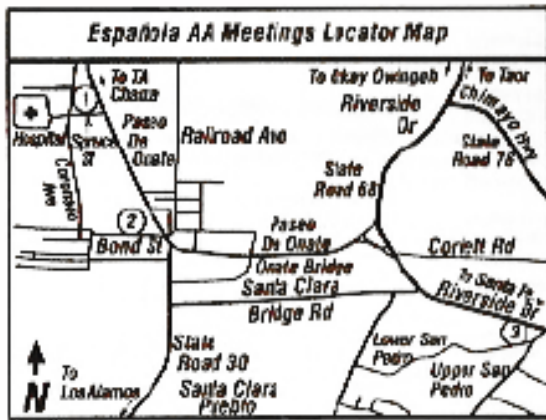

ESPAÑOLA MEETINGS
(505) 695-0042

MONDAY

- 12:00 N LIVING IN THE SOLUTION (O)
  St. Stephen's Episcopal Church
- 6 PM LA BUENA VIDA GROUP (O,BB)
  St. Stephen's Episcopal Church

TUESDAY

- 12:00 N LIVING IN THE SOLUTION (O)
  St. Stephen's Episcopal Church
- 6 PM LA BUENA VIDA GROUP (O,BB)
  St. Stephen's Episcopal Church

WEDNESDAY

- 12:00 N LIVING IN THE SOLUTION (O)
  St. Stephen's Episcopal Church
- 6 PM LA BUENA VIDA GROUP (O,BB)
  St. Stephen's Episcopal Church

THURSDAY

- 12:00 N LIVING IN THE SOLUTION (O)
  St. Stephen's Episcopal Church
- 12:00N LIVING IN THE SOLUTION (W,O,D)
  St. Stephen's Episcopal Church
- 6 PM LA BUENA VIDA GROUP (O)
  St. Stephen's Episcopal Church

FRIDAY

- 12:00 N LIVING IN THE SOLUTION (O)
  St. Stephen's Episcopal Church
- 6 PM LA BUENA VIDA GROUP (O)
  St. Stephen's Episcopal Church

SATURDAY

- 12:00 N LIVING IN THE SOLUTION (O)
  St. Stephen's Episcopal Church
- 6 PM LA BUENA VIDA GROUP (O)
  St. Stephen's Episcopal Church
  Last Saturday of month: birthdays

SUNDAY

- 6 PM LA BUENA VIDA GROUP (O, D)
  St. Stephen's Episcopal Church

ESPAÑOLA MEETING LOCATIONS

1. 1 VALLEY VIEW METHODIST CHURCH
   827 Spruce Street
2. 2 ST. STEPHEN'S EPISCOPAL CHURCH
   703 Bond Street

LOS ALAMOS /WHITE ROCK MEETINGS
(505) 695-0042

MONDAY

- 12:00 N BYOL GROUP (O,D)
  Trinity on the Hill Episcopal Church
- 7 PM WHITE ROCK WOMEN'S GROUP (O, D)
  Bryce Avenue Presbyterian Church
- 8 PM LOS ALAMOS GROUP (C,D) *
  Triangle Club

TUESDAY

- 7 PM SERENITY GROUP (O,S/T,12x12) *
  Church of Christ
- 8 PM LOS ALAMOS GROUP (O,D) *
  Triangle Club

WEDNESDAY

- 12:00 N BYOL GROUP (O,D)
  Trinity on the Hill Episcopal Church
- 8 PM LOS ALAMOS GROUP (O,BB)*
  Triangle Club

THURSDAY

- 12:00 N LUCKY THURSDAY WOMEN'S GROUP (C,W,D)
  Trinity on the Hill Episcopal Church
- 8 PM LOS ALAMOS GROUP (O, 12x12 study) *
  Triangle Club

FRIDAY

- 12:00 N BYOL GROUP (O,SS)
  Trinity on the Hill Episcopal Church
- 7 PM WHITE ROCK FRIDAY GROUP (O)
  White Rock Presbyterian Church
- 8 PM LOS ALAMOS GROUP (O,D) *
  Triangle Club

SATURDAY

- 8 AM THERE IS A SOLUTION (O,D)
  Triangle Club
- 8 PM LOS ALAMOS GROUP (O,D) *
  Triangle Club

SUNDAY

- 10AM LOS ALAMOS GROUP (O,Sp)
  (Meets once a month on the 4th Sunday only)
  Triangle Club
- 7 PM SERENITY GROUP (O,D)
  Unitarian Church
- 8 PM LOS ALAMOS GROUP (O,D) *
  Triangle Club

*These meetings are specifically designated non-smoking

LOS ALAMOS/ WHITE ROCK LOCATIONS

1. 1 CHURCH OF CHRIST
   2323 Diamond Drive
2. 2 TRIANGLE CLUB
   3547 Pueblo Drive
3. 3 UNITARIAN CHURCH
   1738 N. Sage (upstairs)
4. 4 TRINITY ON THE HILL EPISCOPAL CHURCH
   3900 Trinity Drive
5. 5 BRYCE AVE PRESBYTERIAN CHURCH
   333 Bryce Avenue
6. 6 WHITE ROCK PRESBYTERIAN CHURCH
   310 Rover Boulevard