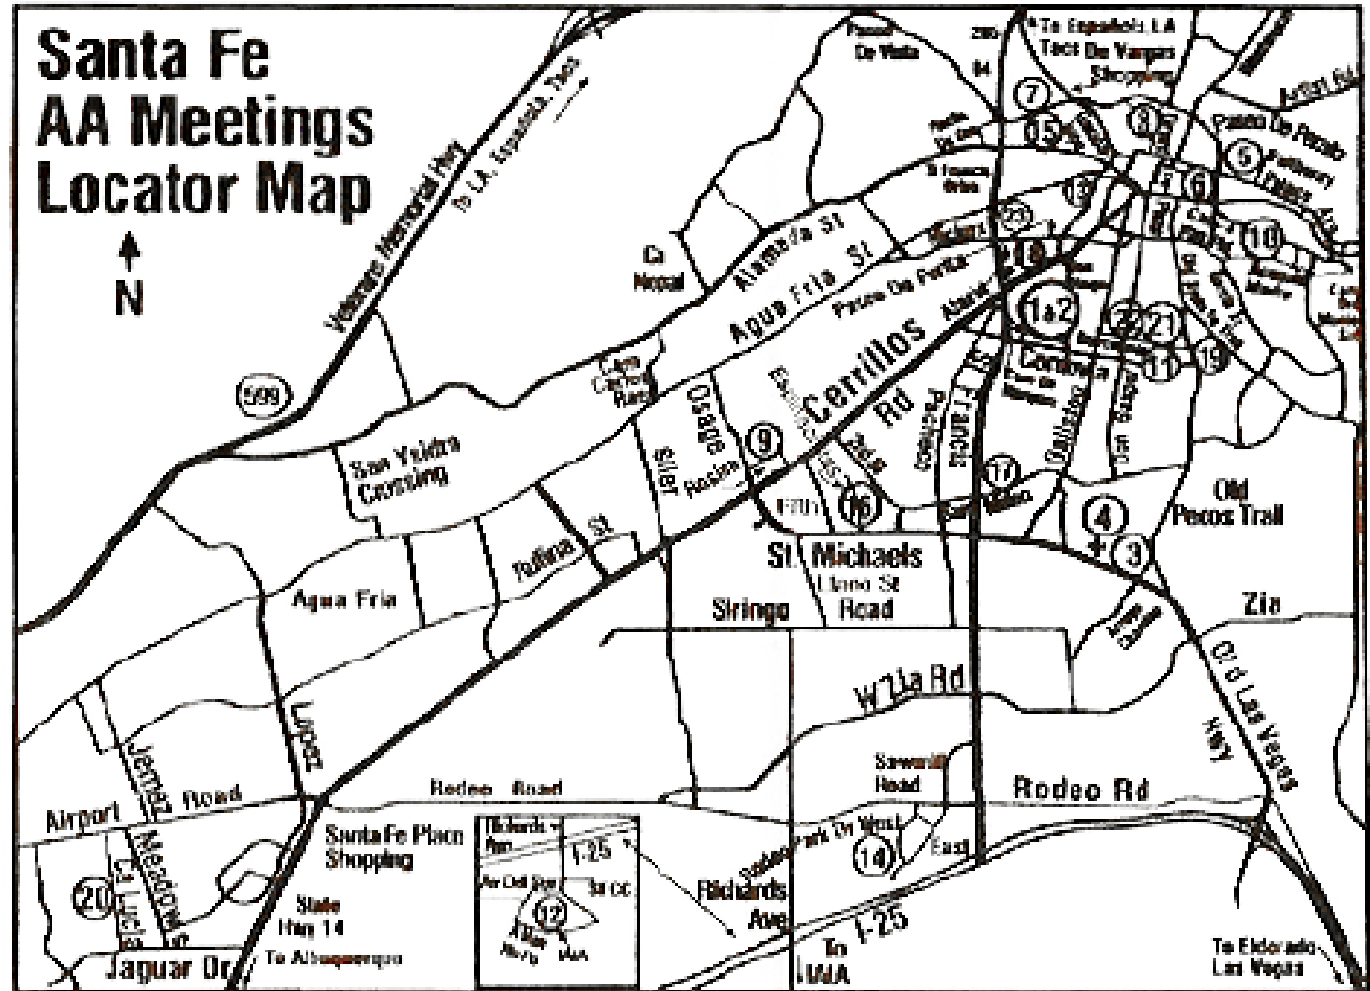

### DIRECTIONS TO ELDORADO MEETINGS

Take I-25 North 7 miles to Exit 290. Drive approximately ½ mile to the first traffic signal, turn right onto Amistad. Drive approximately 1.2 miles to La Hacienda Loop and turn right at the sign for Eldorado Community Improvement Association. Follow loop counterclockwise to the Eldorado Clubhouse entrance.