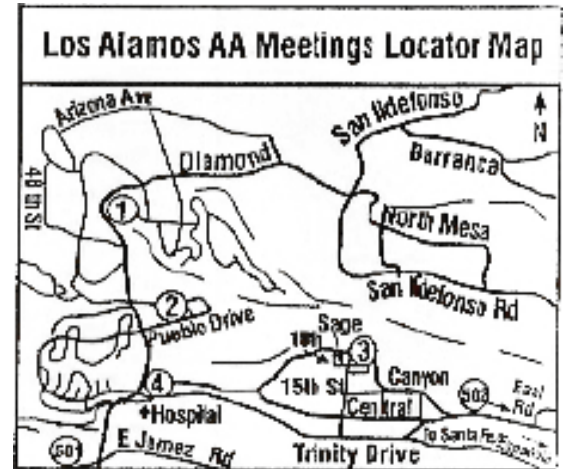

OTHER DISTRICT 15 MEETINGS

ABIQUIU

Saturday 12 Noon

FORGOTTEN ROCK (O)

Abiquiu Pueblo Public Library

CHAMA

Monday 7 PM

NO NAME GROUP (O,D) *

First Baptist Church, 5th & Maple

OHKAY OWINHGE

Thursday 7 PM

New Moon Lodge (O,S,D)

696 White Swan Road 505-852-2788

OJO CALIENTE

Sunday 9 PM

at OC Gas Station (O,D)

505-583-2034

POJOAQUE

Tuesday 7PM

OPEN DISCUSSION

Our Lady of Guadalupe Church
(Take 285 to Nambe, Left at the bridge,
North on small road that parallels 285)

TIERRA AMARILLA

Friday 7:30 PM

SECO GROUP

La Clinica del Pueblo